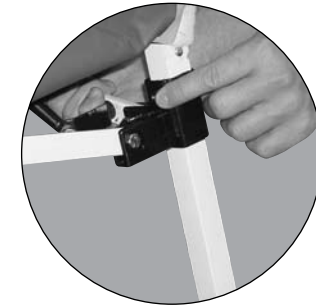

2. Release auto slider at each corner by first lifting hem of top. With one hand, push up on truss near slider to remove the weight of the shelter from snap button. Depress snap button and push slider down.