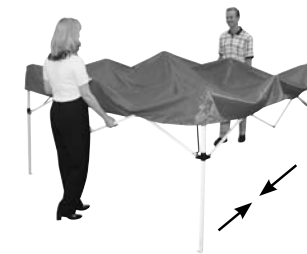

3. With partner on opposite side, grasp top and bottom of diamond-shaped area of trusses, near "close" stickers, and slightly lift up. Shake shelter slightly, pulling hands apart, while stepping towards partner until shelter is 3/4 closed.