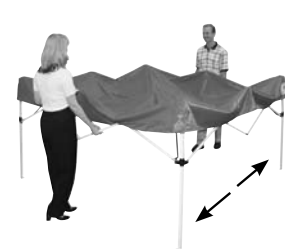

## Important: First time top attachment is required.

The first time you set up your Instant Shelter®, the top must be attached to the frame with Velcro®. After performing Step 1 below, unfold the top and attach the top to the frame by matching Velcro® strips on the top with the Velcro® strips located just below the corner caps on each leg (see illustration 1). Push the Velcro® firmly together.

Attach Velcro® corners here.

Illustration 1

**1.** Place your E-Z UP® frame in the center of area to be sheltered. With partner on opposite side, grasp two outer legs, slightly lift off ground and step backwards, stopping at full arms' length.